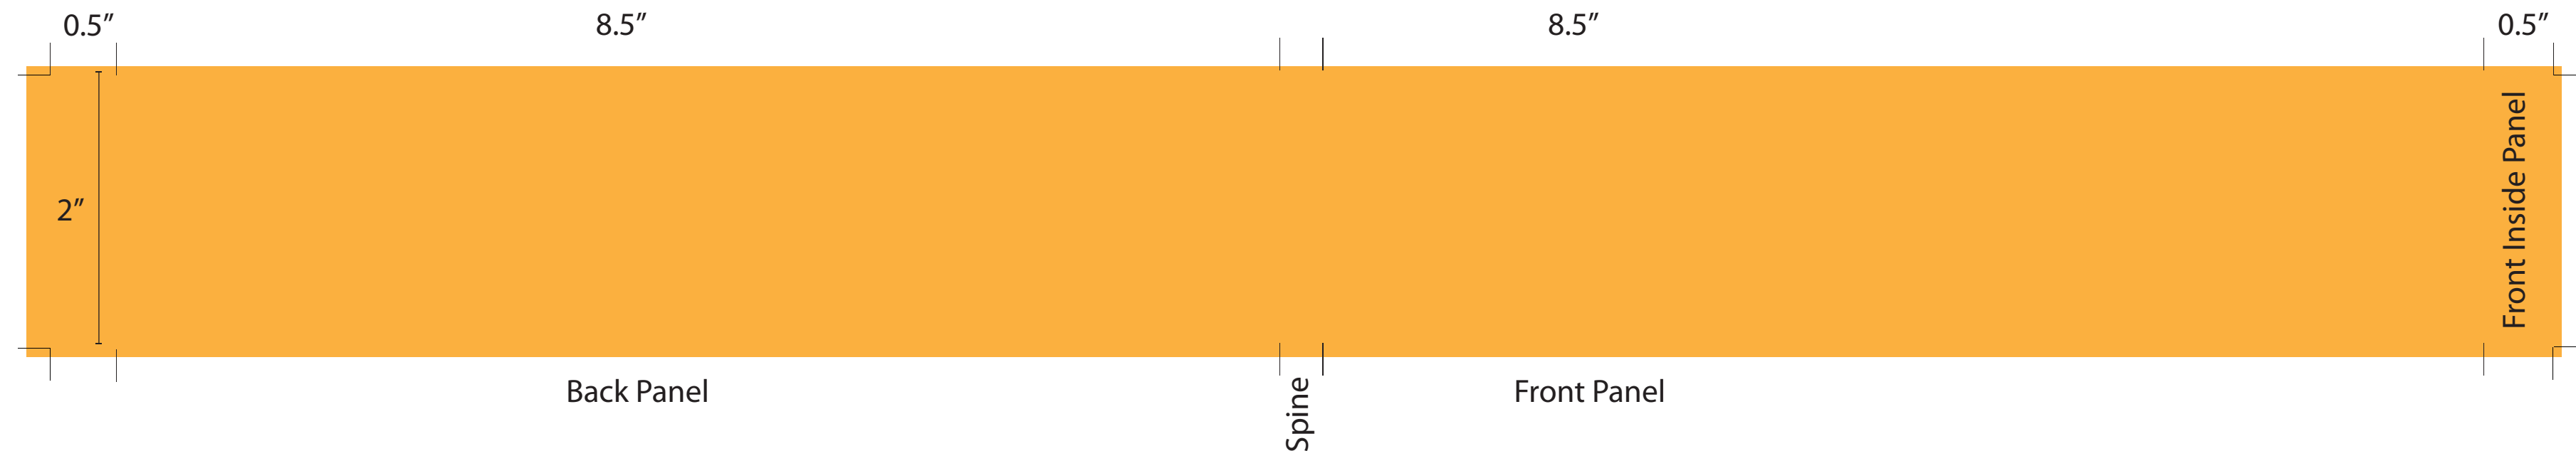

Gemline®

On Trend | On Time | On Budget™

MOLESKINE
Legendary notebooks

Letter Sized Notebook Custom Band (Item 503)

100% to scale

Template Details

- 1/16" Bleed is included on template
- Band crop marks show approximately where band will fall